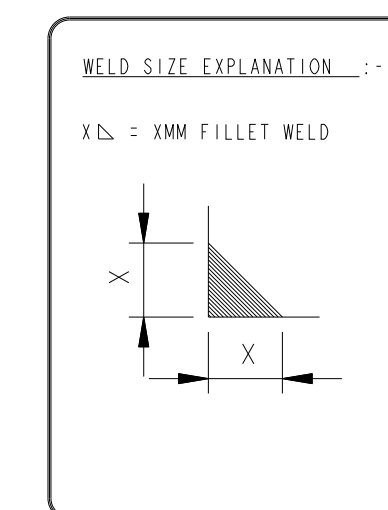

160HDR GRAPPLE MACHINE LAYOUT (NO HITCH)

SCALE 0.125

DESCRIPTION 160HDR GRAPPLE MACHINE LAYOUT (NO HITCH)				
ST REFERENCE No				ISSUED
ST PART No				DRG SIZE AO
DRAWN	DATE	CHECKED	DATE	SCALE
HSB	SEP15			SEE DRG
TOTAL NUMBER OF SHEETS 1			THIS SHEET NO 1	